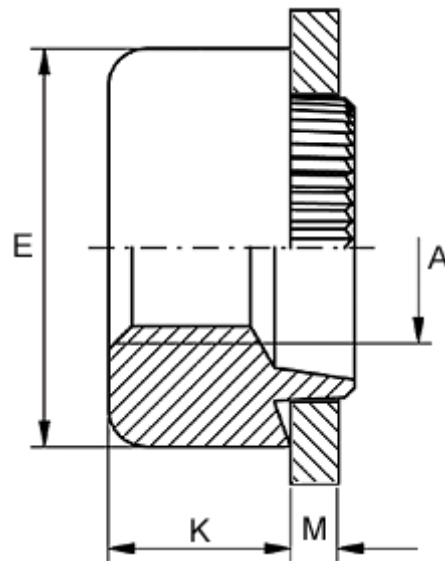

Article number: 12716000080110

Description: KLEE-coil 716 000 080.110  
M8 Unhardened, zinc-pl. & chr. blue

## Measures

---

Female thread A	= M8
Height K	= 6.0
Outer diameter E	= 16.0
Plate thickness	= 4.4 to 4.6
Recommended bore diameter for extreme load	= 13.0
Recommended bore diameter for normal use	= 13.0